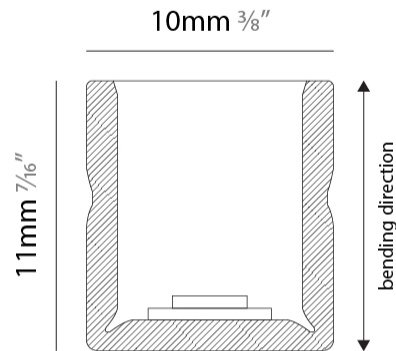

E12W0008-

base number _____
Color _____
Temperature _____

1. To build a product code in our configurator select the specify button on the base model # product page
2. To build a manual product code on this datasheet choose from the options listed below in blue font and add the suffix to the base model #

GENERAL

Series: Flexlite
Subseries: Flexlite Wave
Brand: Unonovesette
Division: Exterior
Mounting Type: Surface
Mounting Location: Wall
Subcategory: Wall Effect

PHYSICAL

Shape: Abstract
Length (mm): 1000
Length (in): 39 ³/₈
Width (mm): 10
Width (in): 0 ⁷/₁₆
Height (mm): 11
Height (in): 0 ⁷/₁₆
Light Distribution: Omnidirectional
Diffuser: Polyurethane - Opal
Fixture Finish: WHI
Fixture Material: PVC / Polyurethane
Cable Details: Neoprene 300mm 2x0.5 mm2
Upon Request: Custom length - maximum of 5 meters

ELECTRICAL

Lamp Type: LED
Input Wattage (W): 13.57/m
Total Output Wattage (W): 11.21/m
Dimming: Non-Dimmable / 0-10V Dimming
Driver Included: No
Driver Location: Remote
Driver Type: Constant Voltage - Universal
Driver Class: Class 2
Input Voltage (V): 120 - 277
Output Voltage (V): 24

LED

Color Temperature (°K): 2700 / 3050 / 4250 / 5100
Max. Delivered Lumen (lm): 420 (3050K)
CRI: >85 CRI
Lamp Life (hrs): 100000
Upon Request: Dim to Warm

OPTICAL

Optic°: 120° Diffused light

RATINGS AND CERTIFICATIONS

Certified By: Certified for North American Standards
IP rating: IP68 (for permanent submersion 5m)