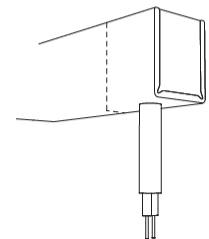

FLEXLITE WAVE SURFACE

E12W0009-

base number Color
Temperature

1. To build a product code in our configurator select the specify button on the base model # product page
2. To build a manual product code on this datasheet choose from the options listed below in blue font and add the suffix to the base model #

GENERAL

Series: Flexlite
Subseries: Flexlite Wave
Brand: Unonovesette
Division: Exterior
Mounting Type: Surface
Mounting Location: Wall
Subcategory: Wall Effect

PHYSICAL

Shape: Abstract
Length (mm): 1000
Length (in): 39 ³/₈
Width (mm): 10
Width (in): 0 ³/₈
Height (mm): 11
Height (in): 0 ⁷/₁₆
Light Distribution: Omnidirectional
Diffuser: Polyurethane - Opal
Fixture Finish: WHI
Fixture Material: PVC / Polyurethane
Cable Details: Neoprene 300mm 2x0.5 mm2
Upon Request: Custom length - maximum of 5 meters

ELECTRICAL

Lamp Type: LED
Input Wattage (W): 13.57/m
Total Output Wattage (W): 11.21/m
Dimming: Non-Dimmable / 0-10V Dimming
Driver Included: No
Driver Location: Remote
Driver Type: Constant Voltage - Universal
Driver Class: Class 2
Input Voltage (V): 120 - 277
Output Voltage (V): 24

LED

Color Temperature (°K): 2700 / 3050 / 4250 / 5100
Max. Delivered Lumen (lm): 420 (3050K)
CRI: >90 CRI
Lamp Life (hrs): 100000
Upon Request: Dim to Warm

OPTICAL

Optic°: 120° Diffused light

RATINGS AND CERTIFICATIONS

Certified By: Certified for North American Standards
IP rating: IP68 (for permanent submersion 5m)