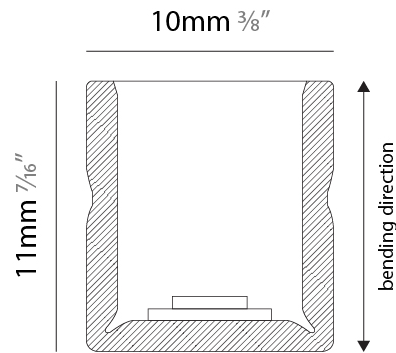

FLEXLITE WAVE SURFACE

E12W0007-

base number Color
Temperature

1. To build a product code in our configurator select the specify button on the base model # product page
2. To build a manual product code on this datasheet choose from the options listed below in blue font and add the suffix to the base model #

GENERAL

Series: Flexlite
Subseries: Flexlite Wave
Brand: Unonovesette
Division: Exterior
Mounting Type: Surface
Mounting Location: Wall
Subcategory: Wall Effect

PHYSICAL

Shape: Abstract
Length (mm): 1000
Length (in): 39 ³/₈
Width (mm): 10
Width (in): 0 ³/₈
Height (mm): 11
Height (in): 0 ⁷/₁₆
Light Distribution: Omnidirectional
Diffuser: Polyurethane - Opal
Fixture Finish: WHI
Fixture Material: PVC / Polyurethane
Cable Details: Neoprene 300mm 2x0.5 mm2
Upon Request: Custom length - maximum of 5 meters

ELECTRICAL

Lamp Type: LED
Input Wattage (W): 13.57/m
Total Output Wattage (W): 11.21/m
Dimming: Non-Dimmable / 0-10V Dimming
Driver Included: No
Driver Location: Remote
Driver Type: Constant Voltage - Universal
Driver Class: Class 2
Input Voltage (V): 120 - 277
Output Voltage (V): 24

LED

Color Temperature (°K): 2700 / 3050 / 4250 / 5100
Max. Delivered Lumen (lm): 420 (3050K)
CRI: >85 CRI
Lamp Life (hrs): 100000
Upon Request: Dim to Warm

OPTICAL

Optic°: 120° Diffused light

RATINGS AND CERTIFICATIONS

Certified By: Certified for North American Standards
IP rating: IP68 (for permanent submersion 5m)